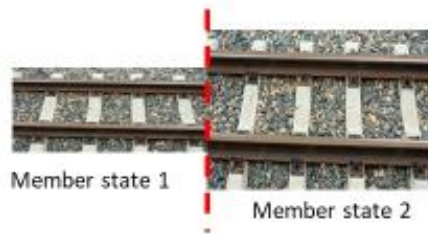

Idea

Challenges and recommendations

Main challenge

- From technology to service definitions

Recommendations

- Gradually move new Calls to more focus on common telco services

Through standardization agree on two services and fund implementation:

1) One crossing border service:

VoLTE \Leftrightarrow VoLTE or
PS data streaming \Leftrightarrow PS data streaming

2) One common service:

Industry grade internet connection - SLA based service (see next page)